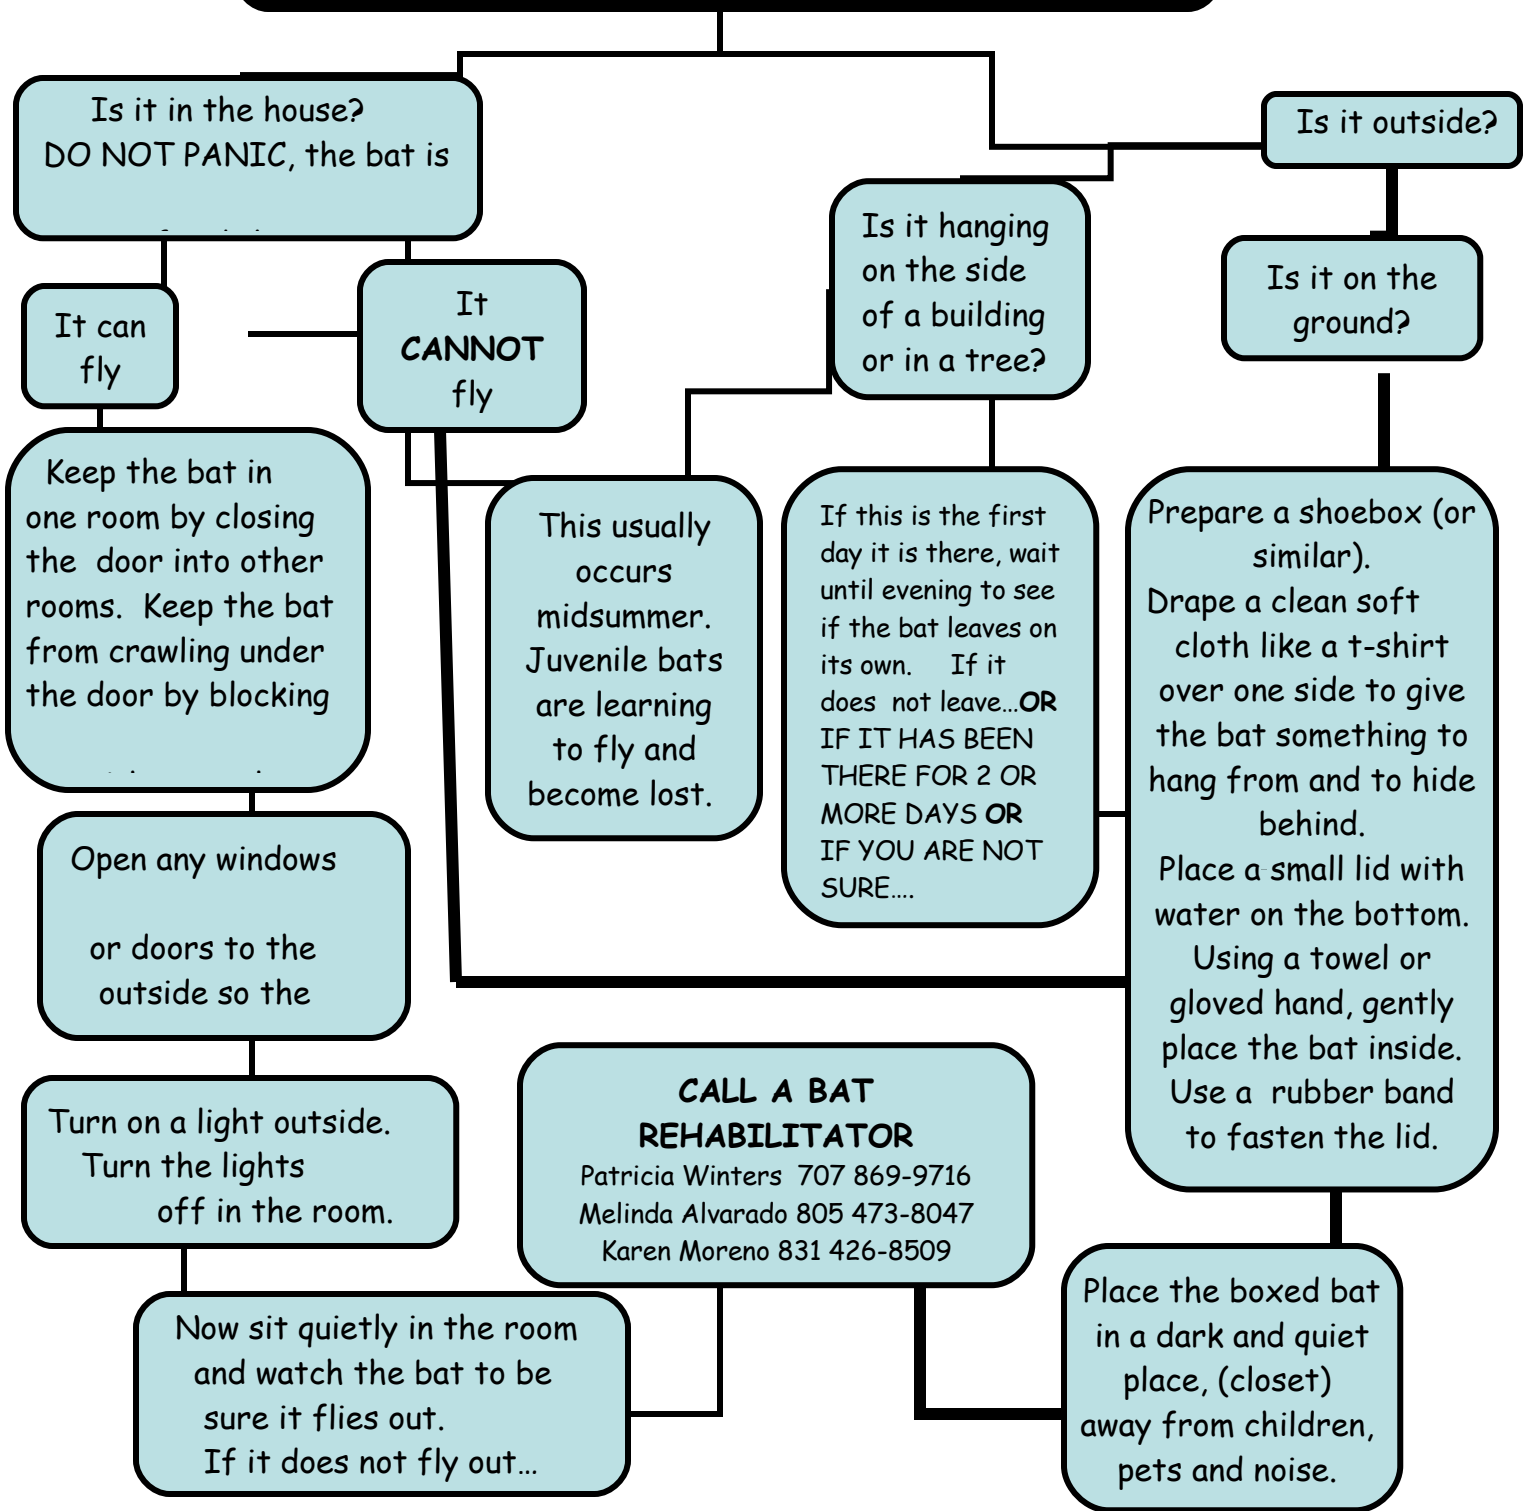

I Found a Bat....Now What?

DO NOT HANDLE WITH BARE HANDS *

*Rabies-A wild mammal that lets you approach it could be sick and it could have rabies. Handle a bat as you would any other wild animal...do not pick it up with your bare hands. A bat will bite in self-defense. If you must pick it up, protect yourself.